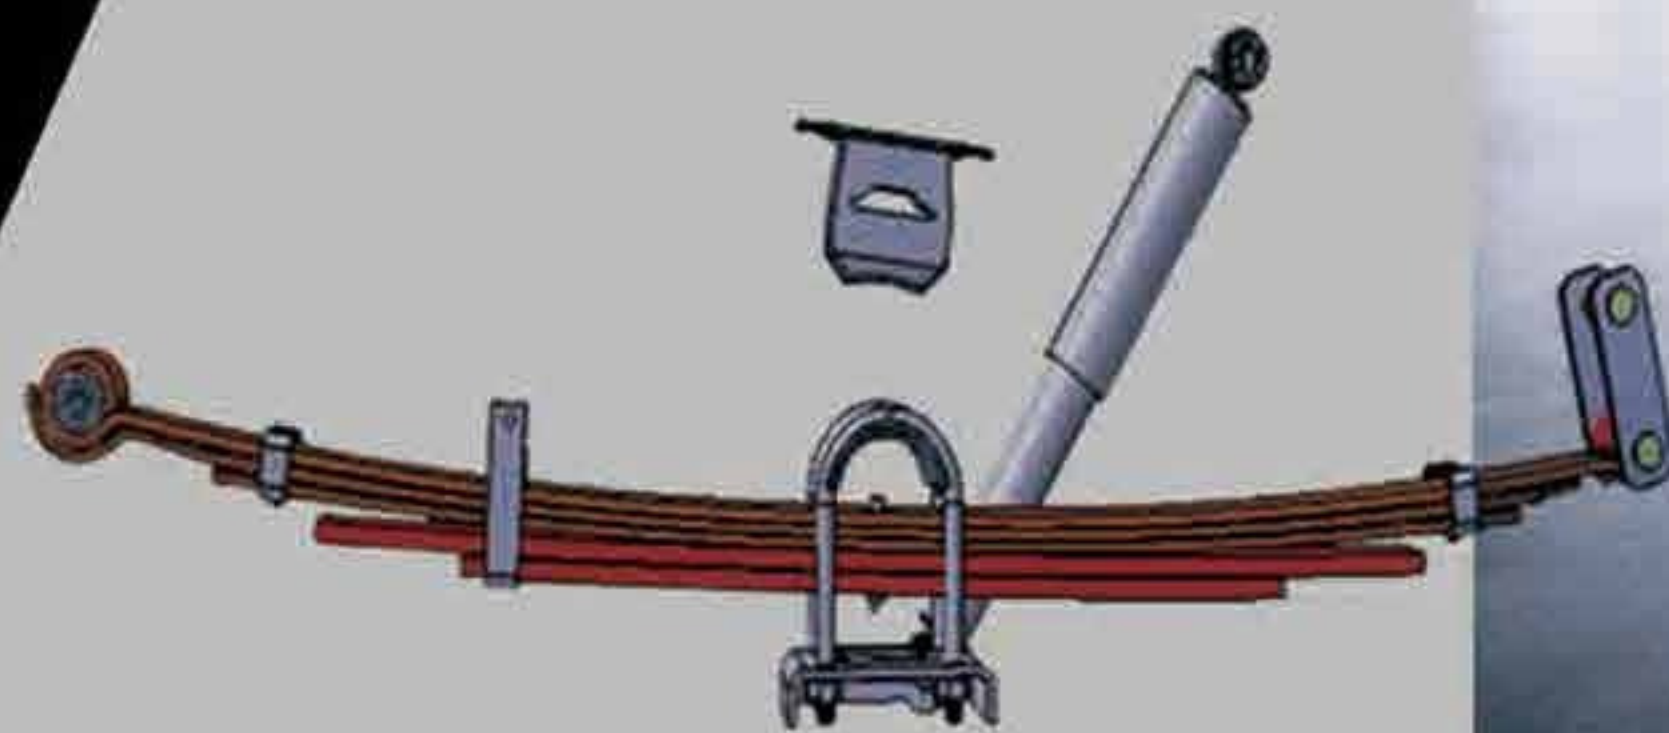

[@starcuracao](https://www.facebook.com/starcuracao)

Surprise the way of life

POER All-scene partner

Born Tough

Extraordinary exterior //

Newly designed from ground up, with the predator LED headlamp, the vehicle melds a bold, front grille with wide wheel-arches for a tough rugged look that turns heads.

① Bold Tough Look

② Predator LED headlamp

③ Automatic sunroof

④ Keyless entry/push-button start

Fun drive for every second

Enjoyable full driving control //

For drivers, every journey is a music of ups and downs. Thanks to the remarkably tuned ZF 8 speed automatic transmission and super bearing plate spring suspension, coupled with TOD intelligent AWD, drivers can enjoy a smooth and safe ride.

① 8AT-ZF

② High-strength suspension

③ TOD intelligent 4WD system

A wise man puts people first

Super intelligence //

Redefine the perception of pickups, with the advanced smart safety pack, and L2 automatic pilot system that enables semi-automatic parking assist, the vehicle becomes more intelligent than ever.