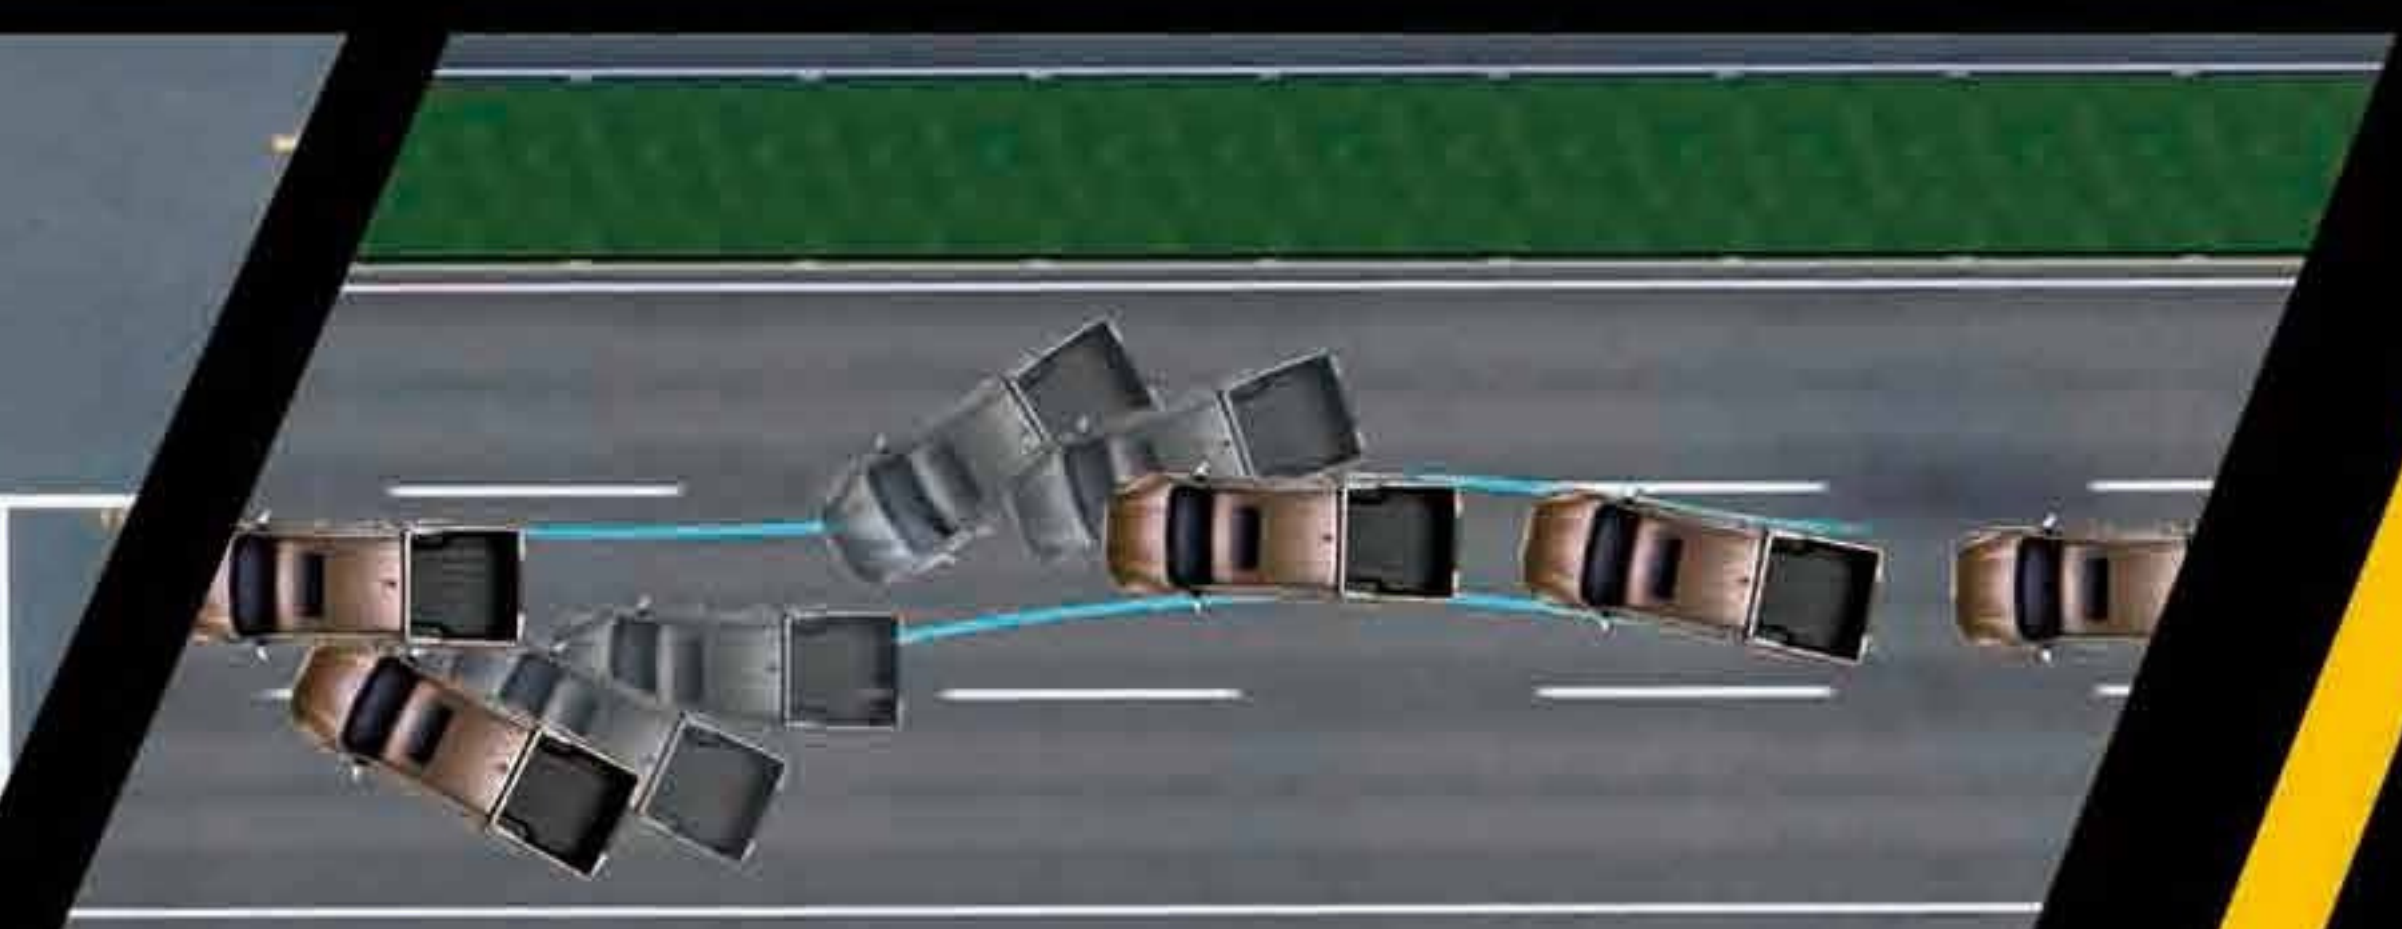

③ Bosch 9.3 ESP