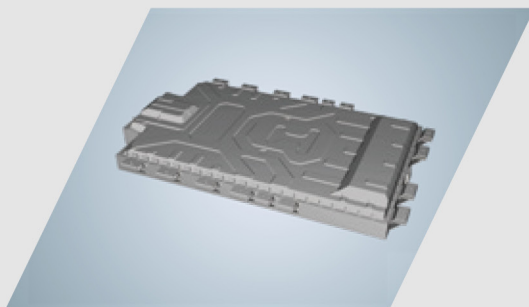

## EUNIQ6

Maximum Power **130kW**

Maximum Torque **310N·m**

CATL High-performance Battery Cell

Huawei Electronic Control System

NEDC Range **510KM**

CATL High-performance Battery Cell

High-strength Vehicle Body