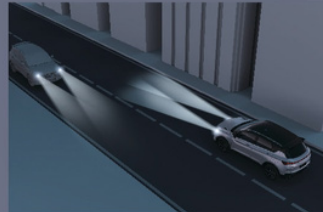

IHBC (Intelligent High Beam Control) system