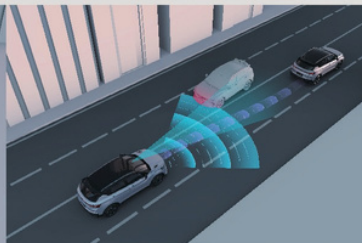

LKA (Lane Keeping Assist) system