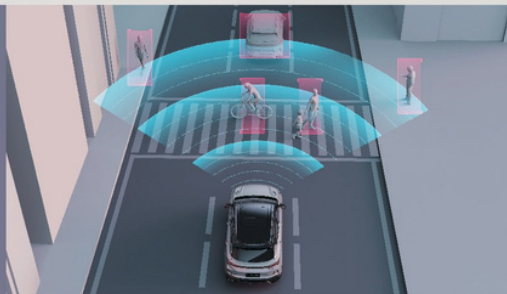

LKA (Lane Keeping Assist) system