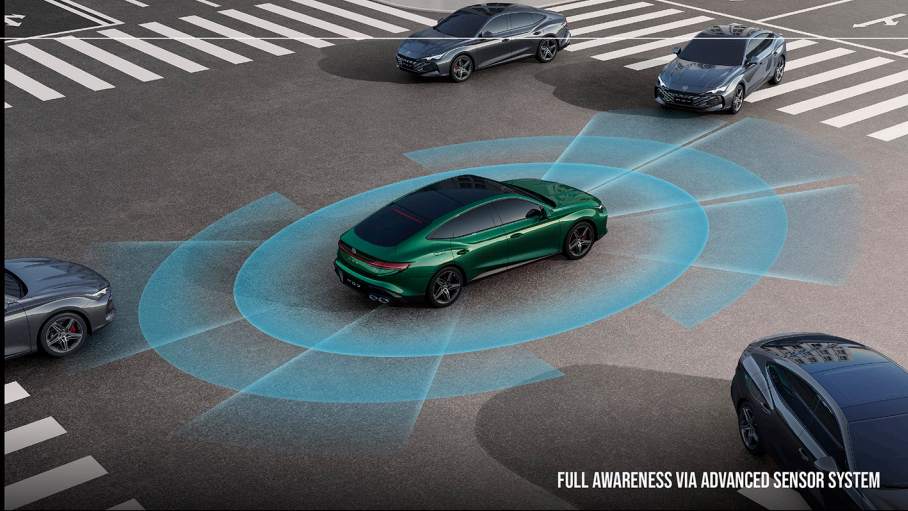

The MG 7 sets new standards and revolutionises the way we interact with technology. The sleek sedan combines connectivity, information and entertainment with its futuristic touch-screen controls and wireless charging stations. The MG 7 ensures you're always in touch anywhere and anytime.

MG7
SAFETY

☰ | ☹

☹ | E-LSD

NORMAL

SPORT

ECO

EDGE OFF

FULL AWARENESS VIA ADVANCED SENSOR SYSTEM

SAFETY

SMART SAFETY

KEEPING YOU SECURE

Engineered with preventative safety at its heart, the MG 7 offers unparalleled peace of mind with its advanced safety features, which ensures safer driving in challenging road conditions, offering a customisable driving experience for any condition.