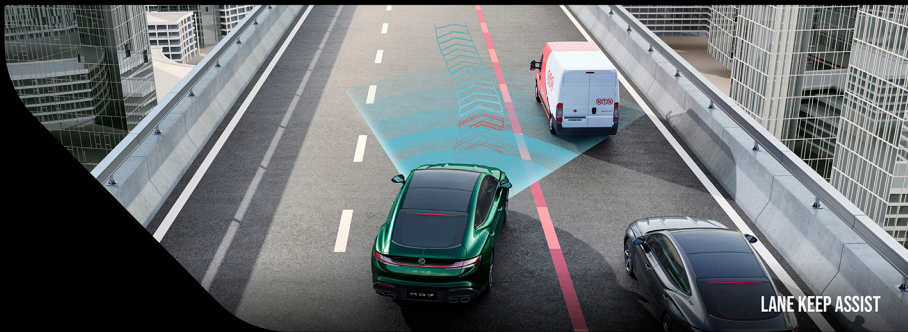

MG7
SAFETY

☰ | ☹

☹ | E-LSD

NORMAL

SPORT

ECO

EDGE OFF

FULL AWARENESS VIA ADVANCED SENSOR SYSTEM

SAFETY

SMART SAFETY

KEEPING YOU SECURE

Engineered with preventative safety at its heart, the MG 7 offers unparalleled peace of mind with its advanced safety features, which ensures safer driving in challenging road conditions, offering a customisable driving experience for any condition.