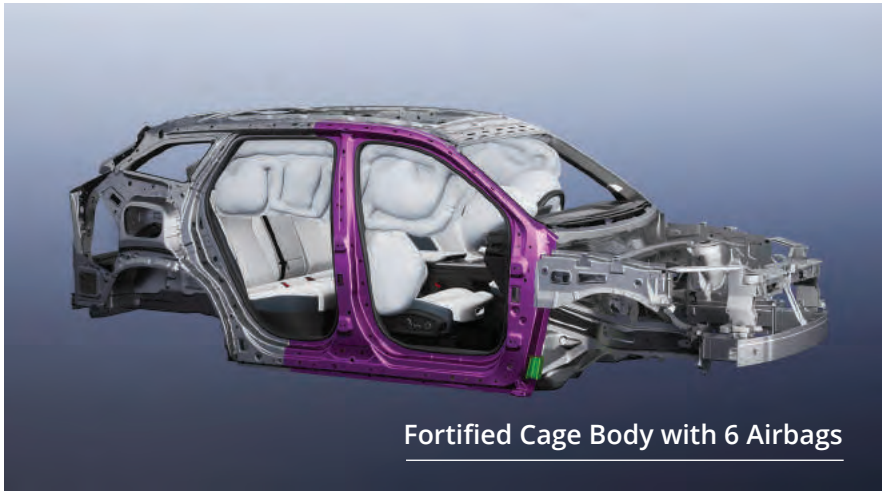

Eco-friendly Interior Material

650-1610L Trunk Space

1.2m² Panoramic Sunroof

Foldable Rear Seats

Air-Sofa Ultra Soft Seats

YOUR CONFIDENCE TO
LIVE TOMORROW

0-100km/h in 8.2 seconds

Mileage

TAKING SAFETY AND TECHNOLOGIES
TO ANOTHER LEVEL
FORTIFIED SAFETY

L2 Level ADAS

Fortified Cage Body with 6 Airbags

World-class CMA

AEB

TSR

ACC

HARMAN Infinity Audio System