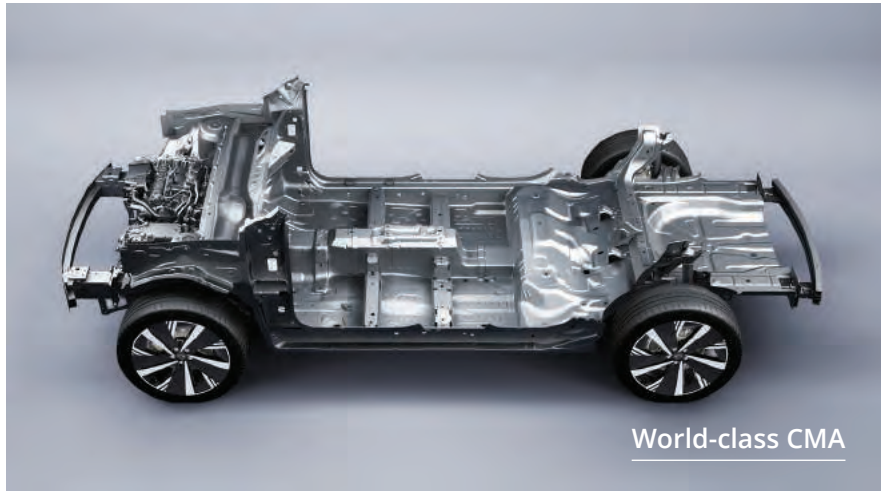

Eco-friendly Interior Material

650-1610L Trunk Space

1.2m² Panoramic Sunroof

Foldable Rear Seats

Air-Sofa Ultra Soft Seats

YOUR CONFIDENCE TO
LIVE TOMORROW

0-100km/h in 8.2 seconds

Mileage

TAKING SAFETY AND TECHNOLOGIES
TO ANOTHER LEVEL
FORTIFIED SAFETY

L2 Level ADAS

Fortified Cage Body with 6 Airbags

World-class CMA

AEB

TSR

ACC

HARMAN Infinity Audio System